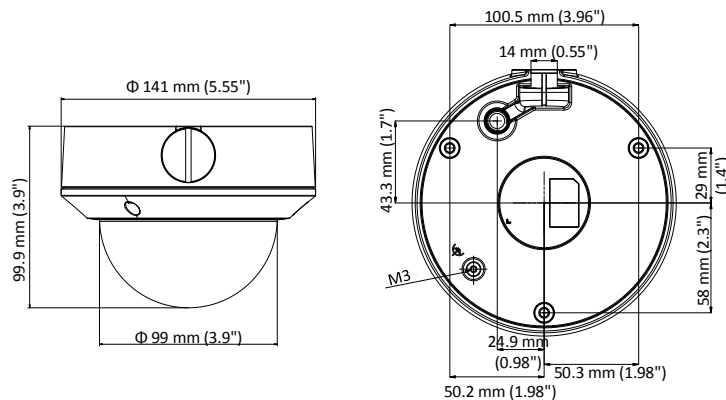

	802.1X, QoS, IPv6, UDP, Bonjour
General Function	One-key reset, anti-flicker, heartbeat, mirror, password protection, privacy mask, watermark
Firmware Version	5.5.2
API	ONVIF (PROFILE S, PROFILE G), ISAPI
Simultaneous Live View	Up to 6 channels
User/Host	Up to 32 users 3 levels: Administrator, Operator and User
Client	iVMS-4200, iVMS-4500, iVMS-5200
Web Browser	IIE7+, Chrome18-42, Firefox5.0+, Safari5.02+
<b>Interface</b>	
Communication Interface	1 RJ45 10M/100M self-adaptive Ethernet port
Video Output (Without -Z)	1Vp-p composite output (75 Ω/BNC)
<b>General</b>	
Operating Conditions	-30 °C to 50 °C (-22 °F to 122 °F), humidity: 95% or less (non-condensing)
Power Supply	12 VDC ± 25%, 5.5 mm coaxial power plug PoE (802.3af, class 3)
Power Consumption and Current	-IZ: 12 VDC, 0.8 A, Max: 10 W; PoE: (802.3af, 36 V to 57 V), 0.35 A to 0.2 A, Max: 12 W -I: 12 VDC, 0.5 A, Max: 6 W; PoE: (802.3af, 36 V to 57 V), 0.22 A to 0.14 A, Max: 8 W
Protection Level	IP67, IK10 TVS 2000V lightning protection, surge protection and voltage transient protection
Material	Metal & Plastic
Dimensions	Camera: Φ 141 mm × 99.9 mm (5.6" × 3.9") With package: 140 mm × 140 mm × 154 mm (5.5" × 5.5" × 6.1")
Weight	Camera: Approx. 830 g (1.8 lb.) With package: Approx. 1070 g (2.4 lb.)

## Available Model

DS-2CD1723G0-I (2.8 mm to 12 mm), DS-2CD1723G0-IZ (2.8 mm to 12 mm)

## Dimension